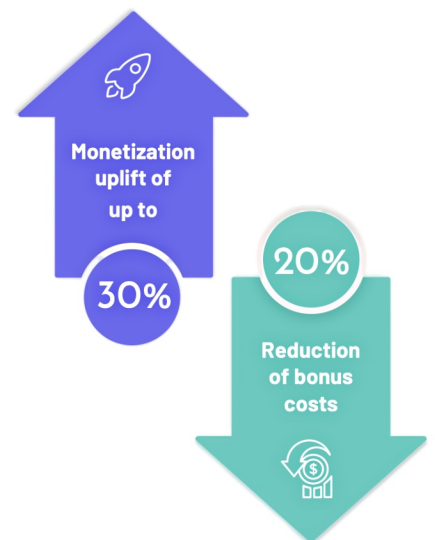

KEY OFFERINGS

- **WE INTEGRATE WITH COMPLEX ENVIRONMENTS**
Golden Whale's technology seamlessly interfaces with existing CRM systems, enhancing them with continuous, optimized, AI-driven workflows that replace traditional A/B testing with scalable, real-time analytics.
- **WE OFFER AN ADVANCED DATA HANDLING AND ML DEPLOYMENT**
From data acquisition to model orchestration, Golden Whale offers a comprehensive suite of tools for real-time insights and semi-autonomous optimization mechanisms, ensuring high engagement and monetization.
- **WE DELIVER ADVANCED SEGMENTATION AND PREDICTION MODELS**
Through specialized models, Golden Whale predicts player behavior and value, enhancing user segmentation and fraud detection to optimize onboarding, bonuses, and overall player journey.